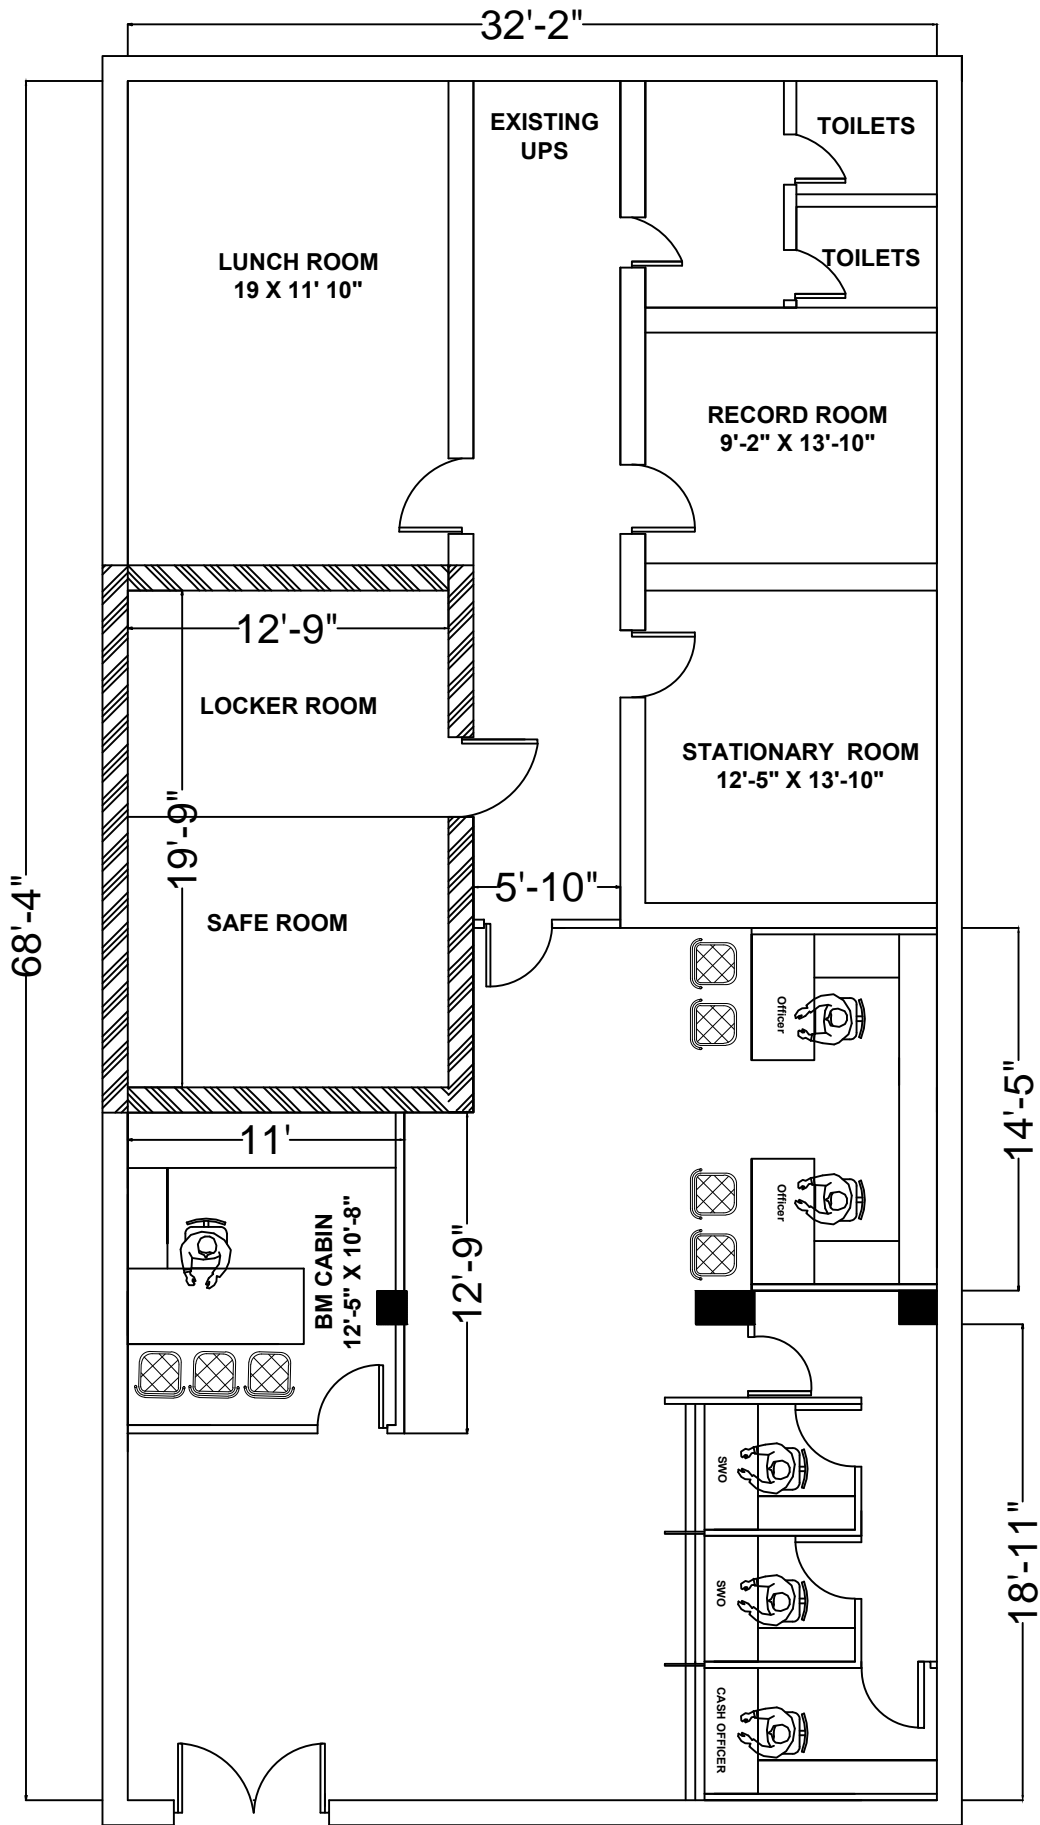

# VAZIRABAD BRANCH (20426)

## RBO NALGONDA, FIMM NETWORK

**CARPET AREA: 2198 SQ.FT.**  
**RATE FOR INTERIORS : RS. PER SQ.FT.**  
**RATE FOR ELECTRICAL: RS. PER SQ.FT.**